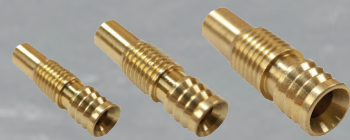

REPLACEMENT JAGS

- > Connect to your ramrod for Easier and faster reloading
- > Ultimate Tip

SKU: M900045UT - .45 cal
SKU: M900050UT - .50 cal
SKU: M900052UT - .52 cal

CLEANING PATCHES

- > Perfect for pre-shooting preparation, regular cleaning, and maintenance
- > Dry cleaning patches