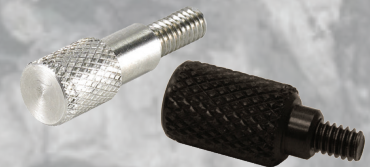

## RED HOT™ NIPPLE

- > Double taper design ensures positive firing and prevents caps from sticking.
- > Standard threads fit all muzzleloaders that require a nipple with 1/4-28, M6 x 0.75 mm, or M6 x 1.0 mm threads
- > Knight® Rifles use 1/4-28
- > Stainless steel